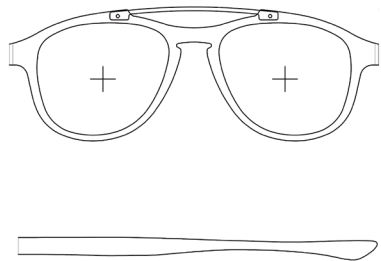

AMARUQ

AMARUQ 575 S

FRAME

Frame	Amaruq 575 S
Lens diameter	54 mm
Bridge	19 mm
Temple	145 mm
Material	Acetate
Details	Metal Bridge

LENS

JET 34 ACE
Protection category 3