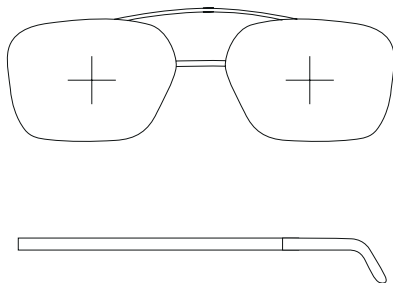

KUBLANA

KUBLANA BLK

FRAME

Frame	Kublana Blk
Lens diameter	56 mm
Bridge	15 mm
Temple	145 mm
Material	Metal
Details	Acetate

LENS

JET 34 ACE
Protection category 3