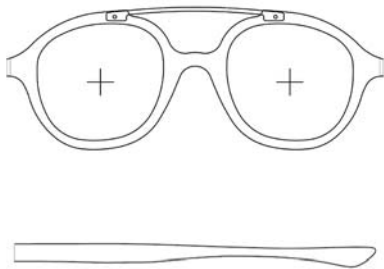

UVIGA

UVIGA 938

FRAME

Frame	Uviga 938
Lens Diameter	47 mm*
Bridge	22 mm
Temple	145 mm
Material	Acetate
Details	Metal Bridge

LENS

NITROX 22
Protection Category 3