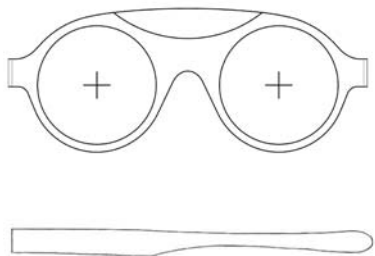

## FRAME

Frame	Anuri Horn 386
Lens Diameter	47 mm
Bridge	22 mm
Temple	145 mm
Material	Acetate