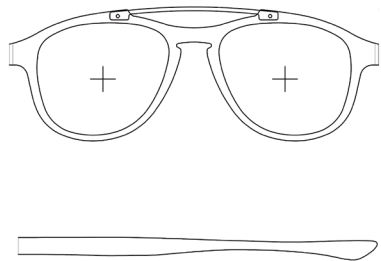

AMARUQ

AMARUQ 173 S

FRAME

Frame	Amaruq 173 S
Lens Diameter	54 mm
Bridge	19 mm
Temple	145 mm
Material	Acetate
Details	Metal Bridge

LENS

NITROGEN 21

Protection Category from 2 to 3