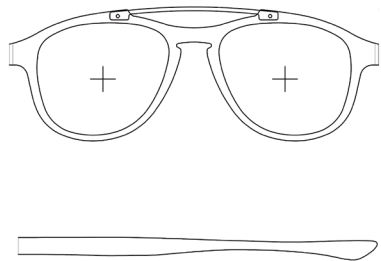

AMARUQ

AMARUQ 214 S

FRAME

Frame	Amaruq 214 S
Lens Diameter	54 mm
Bridge	19 mm
Temple	145 mm
Material	Acetate
Details	Metal Bridge

LENS

ATOMIC OXYGEN 23
Protection Category 3