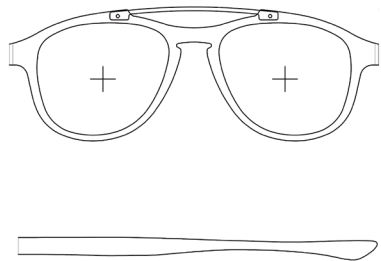

AMARUQ

AMARUQ BLK

FRAME

Frame	Amaruq Blk
Lens Diameter	54 mm
Bridge	19 mm
Temple	145 mm
Material	Acetate
Details	Metal Bridge

LENS

NITROX 22
Protection Category 3