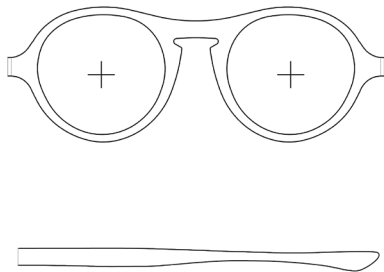

## FRAME

Frame	Igaluk 173
Lens Diameter	50 mm
Bridge	22 mm
Temple	145 mm
Material	Acetate