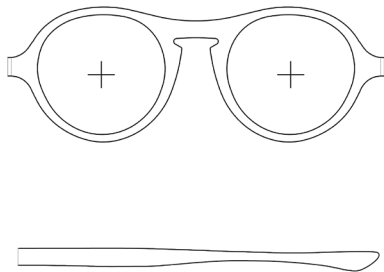

## FRAME

|               |            |
|---------------|------------|
| Frame         | Igaluk 938 |
| Lens Diameter | 50 mm      |
| Bridge        | 22 mm      |
| Temple        | 145 mm     |
| Material      | Acetate    |