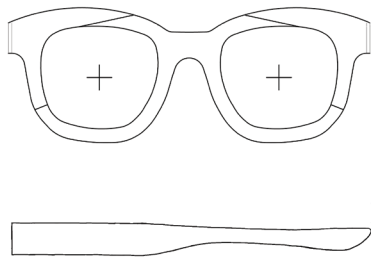

## FRAME

Frame	Nuliaq 184
Lens diameter	48 mm
Bridge	24 mm
Temple	145 mm
Material	Acetate