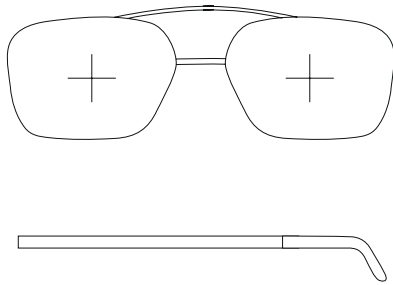

KUBLANA

KUBLANA SLV

FRAME

Frame	Kublana Slv
Lens diameter	56 mm
Bridge	15 mm
Temple	145 mm
Material	Metal
Details	Acetate

LENS

JET 34 ACE
Protection category 3