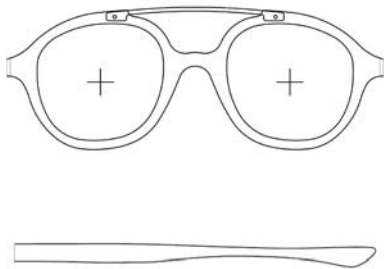

# UVIGA 192

\*Lens diameter available while supplies last

## FRAME

|               |                |
|---------------|----------------|
| Frame         | Uviga 192      |
| Lens Diameter | 47 mm* - 50 mm |
| Bridge        | 22 mm          |
| Temple        | 145 mm         |
| Material      | Acetate        |
| Details       | Metal Bridge   |