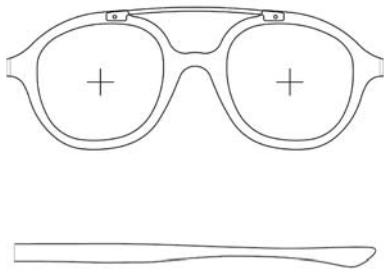

UVIGA

UVIGA 938

FRAME

Frame	Uviga 938
Lens Diameter	50 mm
Bridge	22 mm
Temple	145 mm
Material	Acetate
Details	Metal Bridge

LENS

NITROGEN 21

Protection Category from 2 to 3