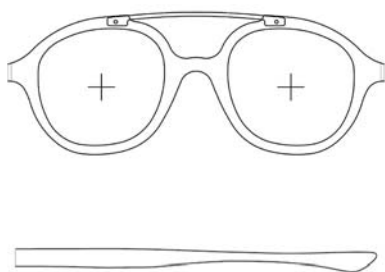

UVIGA

UVIGA 936

FRAME

Frame	Uviga 936
Lens Diameter	50 mm
Bridge	22 mm
Temple	145 mm
Material	Acetate
Details	Metal Bridge

LENS

JET 34 ACE
Protection Category 3