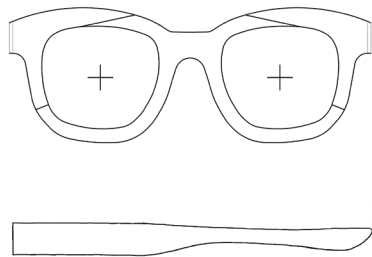

## FRAME

Frame	Nuliaq 920
Lens Diameter	48 mm
Bridge	24 mm
Temple	145 mm
Material	Acetate